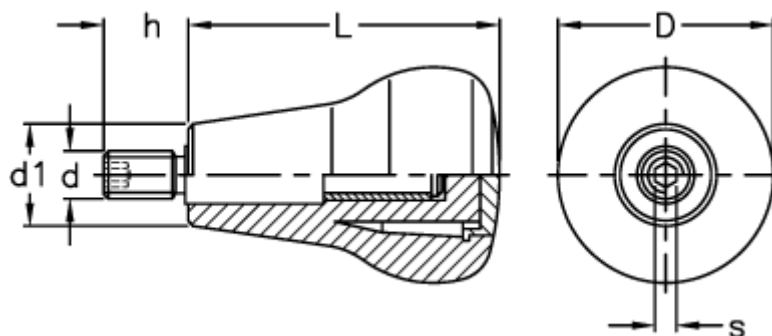

Data Sheet

Article number: 2304026651

Description: E+G Revolving handle
IEL.47+x-M10

Measures

D	= 45
d1	= 28
d 6g	= M10
h	= 17
L	= 47
s	= 5